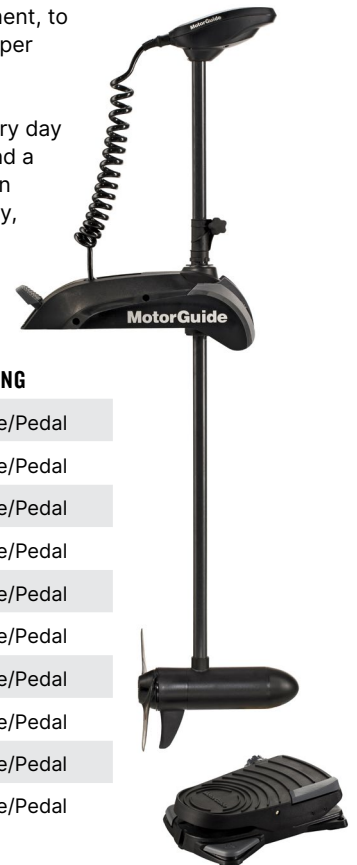

Xi5 is designed to exceed the expectations of today's discriminating angler. It's engineered to be reliable every day and is durable over the long haul. Xi5 includes wireless capability out of the box, allowing anglers to command a precise motor and have full steering control from anywhere on the boat. Pinpoint® GPS allows you to focus on fishing while taking advantage of GPS functions like anchor, heading lock, route record and more. Additionally, the built-in 83/200 kHz sonar transducer in the nose of the lower unit provides clear views of what is below.

Xi5 WIRELESS FRESHWATER SPECIFICATIONS

MODEL	PART NUMBER	PEAK THRUST	SHAFT LENGTH	MAX AMP DRAW	VOLTS	STEERING
Xi5-55FW 48" GPS 2D SNR	940800211	55 LB	48"	52	12	Remote/Pedal
Xi5-55FW 54" GPS 2D SNR	940800220	55 LB	54"	52	12	Remote/Pedal
Xi5-80FW 45" GPS 2D SNR	940800270	80 LB	45"	56	24	Remote/Pedal
Xi5-80FW 54" GPS 2D SNR	940800230	80 LB	54"	56	24	Remote/Pedal
Xi5-80FW 60" GPS 2D SNR	940800240	80 LB	60"	56	24	Remote/Pedal
Xi5-80FW 72" GPS 2D SNR	940800350	80 LB	72"	56	24	Remote/Pedal
Xi5-105FW 48" GPS 2D SNR	940800280	105 LB	48"	41	36	Remote/Pedal
Xi5-105FW 54" GPS 2D SNR	940800250	105 LB	54"	41	36	Remote/Pedal
Xi5-105FW 60" GPS 2D SNR	940800260	105 LB	60"	41	36	Remote/Pedal
Xi5-105FW 72" GPS 2D SNR	940800360	105 LB	72"	41	36	Remote/Pedal

ACCESSORIES TO COMPLETE YOUR FISHING EXPERIENCE

QUICK-RELEASE BRACKET Xi SERIES - BLACK COMPOSITE 8M0120717

QUICK-RELEASE BRACKET Xi SERIES - BLACK ALUMINUM 8M0092064

Xi SERIES PINPOINT® GPS GATEWAY KIT 8M0092085

MARINCO 70A TROLLING MOTOR RECEPTACLE
70A continuous rating. Universal design for 2 or 3-wire configuration. For use with 8- and 6- gauge wires. 12VBRS3

MARINCO 70A TROLLING MOTOR PLUG
70A continuous rating. Universal design for 2 or 3-wire configuration. For use with 8- and 6- gauge wires. 12VBPS3

60 AMP BREAKER 8M00640076

NINJA PROP WRENCH MGA050B6

KATANA PROP 8M4004173

RELION BATTERIES RB80, RB100 or any SLA/AGM 27-31 Series Deep Cycle Battery

CHARTPLOTTER INTEGRATION

Xi
SERIES

ADVANCED MOTOR CONTROL

LOWRANCE	SIMRAD	MERCURY VESSELVIEW
HDS GEN2 TOUCH	NSS EVO3	903
HDS GEN 2	NSS EVO2	703
HDS GEN 3	NSO EVO2	
HDS CARBON	GO 7 & UP	
HDS LIVE		
HDS PRO		
ELITE FS		
ELITE T1 & T12