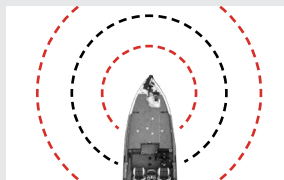

Xi5

FRESHWATER

**FINE TUNE
YOUR MOTOR SKILLS.**

CONTROL FROM ANYWHERE

WIRELESS OUT OF THE BOX

with wireless foot pedal and
GPS hand-held remote
control included.

PINPOINT® GPS SYSTEM

MOST ACCURATE GPS PERIOD

MotorGuide's Pinpoint® GPS anchoring
is 3x as precise as our competitors'
best GPS anchoring technology.

CHARTPLOTTER INTEGRATION

ULTIMATE CONTROL

Pair with compatible Lowrance,
Simrad or Mercury VesselView
displays for unmatched touchscreen
navigation control.

Xi5

ELECTRIC STEER \\ BOW MOUNT \\ FRESHWATER

MotorGuide®

ENGINEERED FOR ANGLERS

Xi5 marks a key milestone in our history. It is the culmination of a renewed focus and significant R&D investment, to design, engineer, and manufacture these best-in-class trolling motors. We've made Xi5 stealthy quiet and super responsive. You'll also see thoughtful details that make it safer and easier to use.

Xi5 is designed to exceed the expectations of today's discriminating angler. It's engineered to be reliable every day and is durable over the long haul. Xi5 includes wireless capability out of the box, allowing anglers to command a precise motor and have full steering control from anywhere on the boat. Pinpoint® GPS allows you to focus on fishing while taking advantage of GPS functions like anchor, heading lock, route record and more. Additionally, the built-in 83/200 kHz sonar transducer in the nose of the lower unit provides clear views of what is below.